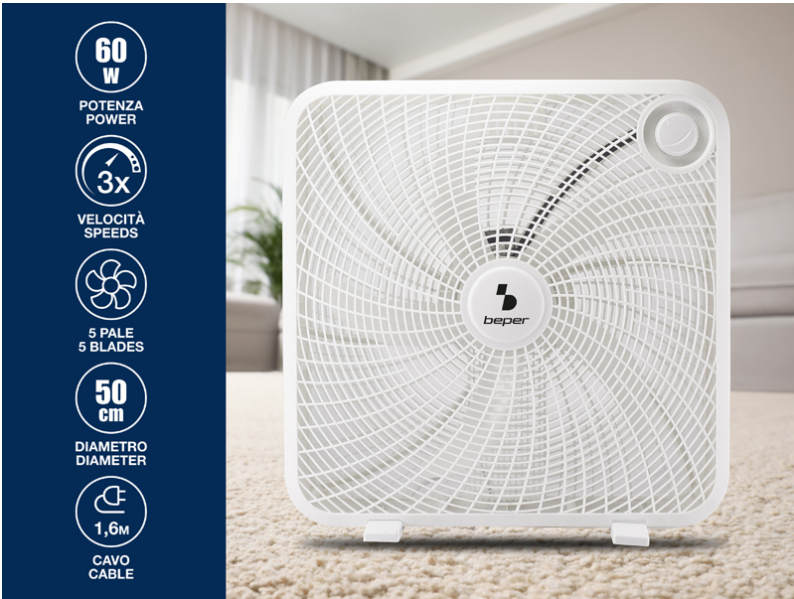

beper

Box Fan 50 cm

P206VEN550

This industrial floor fan is perfect in any room of the house, but also on the terrace or veranda and wherever you need to bring a powerful breath of fresh air. The modern square design gives this fan excellent stability, while the 5-degree blades allow high and even air circulation. 3 selectable speeds for maximum comfort of use.

Beper S.r.l.
Via Antonio Salieri, 30 37050 Vallese di Oppeano (VR)
www.beper.com

beper

Box Fan 50 cm

P206VEN550

PRODUCT SIZE: 51X18.5X51

MATERIAL: PLASTIC

POWER: 60W 220-240V 50HZ W

GROSS WEIGHT: 2,43 KG KG