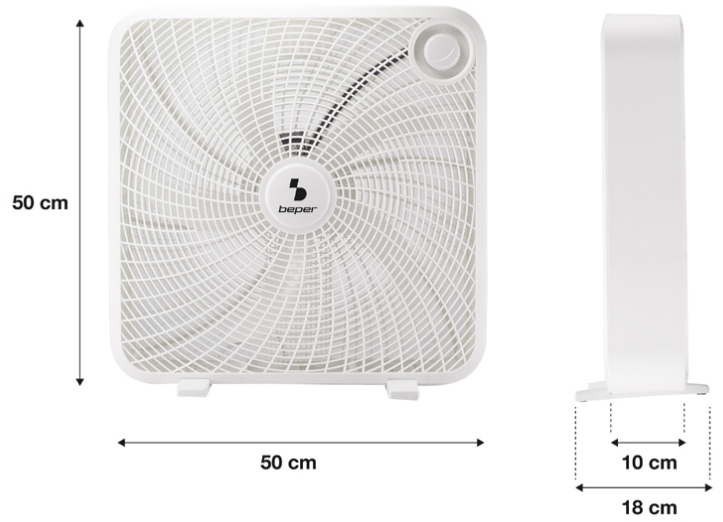

beper

Box Fan 50 cm

P206VEN550

This industrial floor fan is perfect in any room of the house, but also on the terrace or veranda and wherever you need to bring a powerful breath of fresh air. The modern square design gives this fan excellent stability, while the 5-degree blades allow high and even air circulation. 3 selectable speeds for maximum comfort of use.

Beper S.r.l.
Via Antonio Salieri, 30 37050 Vallese di Oppeano (VR)
www.beper.com

beper

Box Fan 50 cm

P206VEN550

PRODUCT SIZE: 51X18.5X51

MATERIAL: PLASTIC

POWER: 60W 220-240V 50HZ W

GROSS WEIGHT: 2,43 KG KG

PACKAGING SIZE: 52X12.5X52

PACKAGING: COLOR BOX

UNITS X PARCEL: 1

8056420222982

Beper S.r.l.

Via Antonio Salieri, 30 37050 Vallese di Oppeano (VR)

www.beper.com