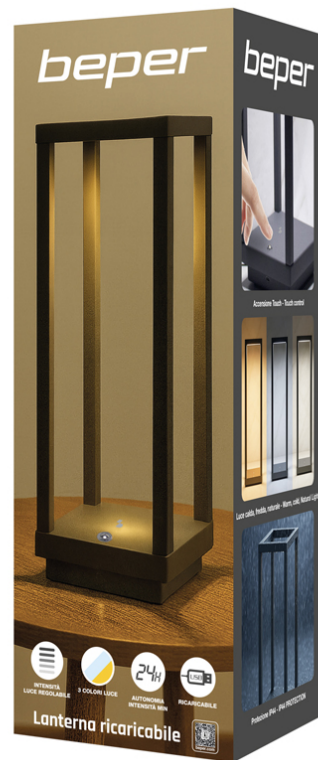

Rechargeable lantern NOVA Anthracite

P207ILI103

Rechargeable metal lantern with a modern design, featuring a power button on the base.

The light intensity is adjustable, and you can choose between warm, cool, or natural light. Thanks to the integrated high-capacity battery, it offers extended autonomy (up to 24 hours at minimum intensity)

USB charging cable included in the package.

Suitable for both indoor and outdoor use, thanks to its IP44 water resistance rating.

Beper S.r.l.

Via Antonio Salieri, 30 37050 Vallese di Oppeano (VR)

www.beper.com

beper

Rechargeable lantern NOVA Anthracite

P207IL1103

PRODUCT SIZE: 12X12X35 CM

POWER: 1 W W

GROSS WEIGHT: 1,20 KG

PACKAGING SIZE: 12,5X12,5X35,90 CM

UNITS X PARCEL: 6